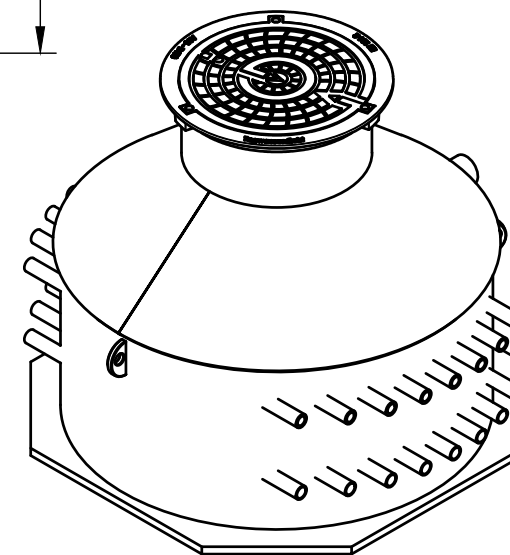

B125 Gussdeckel  
(12.5 Tonnen)

Dept.	Technical reference Masse in mm	Created by	Approved by	
		Document type	Document status	
		Title GESER ECO 1400 mit fixem Dom und B125 Deckel	DWG No.	
Rev.	Date of issue 11.2023	Sheet 1/1		